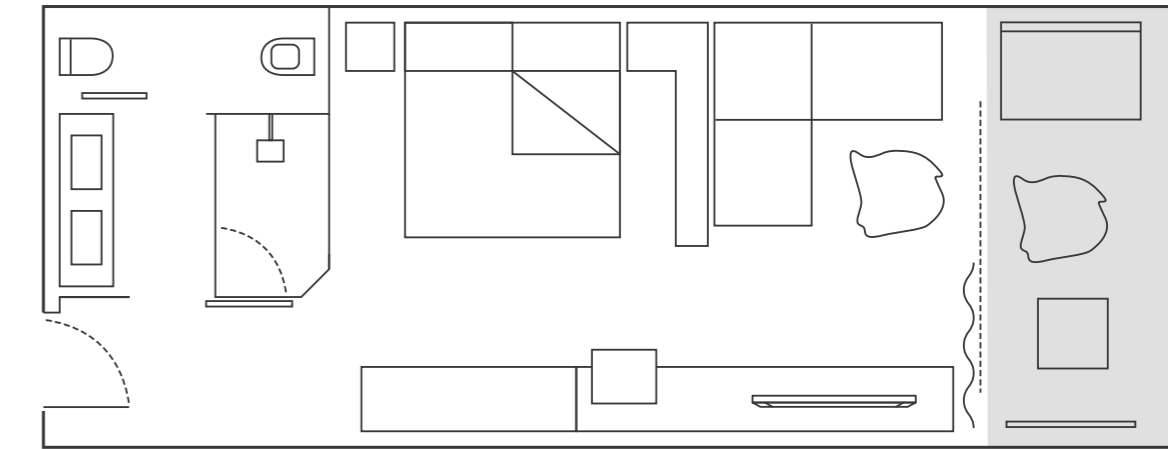

DELUXE ROOM

Laid back luxury next to Marbella's high-energy nightlife.

Our Deluxe Rooms are situated around the heart of the urban resort's vibrant Plaza, filled with nightlife, restaurants and bars. Escape from the day to day realities and indulge in your private space to unwind and recharge.

Rooms boast marble bathrooms with rain-fall showers and separate vanity. Floor to ceiling doors lead out onto the furnished terrace, ideal for watching the nightlife over the Plaza.

ROOM FEATURES

- 40 m² / 430² ft.
- Views over La Plaza
- Private terrace
- King size bed / Twin on request
- 46" LCD TV
- Marble bathroom with rain-fall shower
- iPod docking station
- Espresso coffee machine
- In-room safe
- Minibar
- Tablet
- Natura Bissé amenities